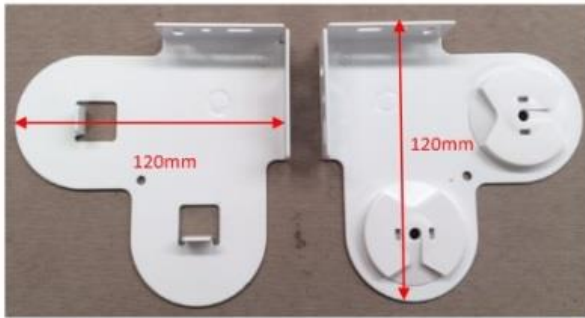

MEASUREMENTS FOR ACMEDA DOUBLE ROLLER BRACKETS

COMBO SQUARE

SAME SIDE CONTROLS

LEFT HAND, LEFT HAND &
RIGHT HAND, RIGHT HAND

SLIM PROFILE—TOP FRONT

LEFT HAND, LEFT HAND &
RIGHT HAND, RIGHT HAND